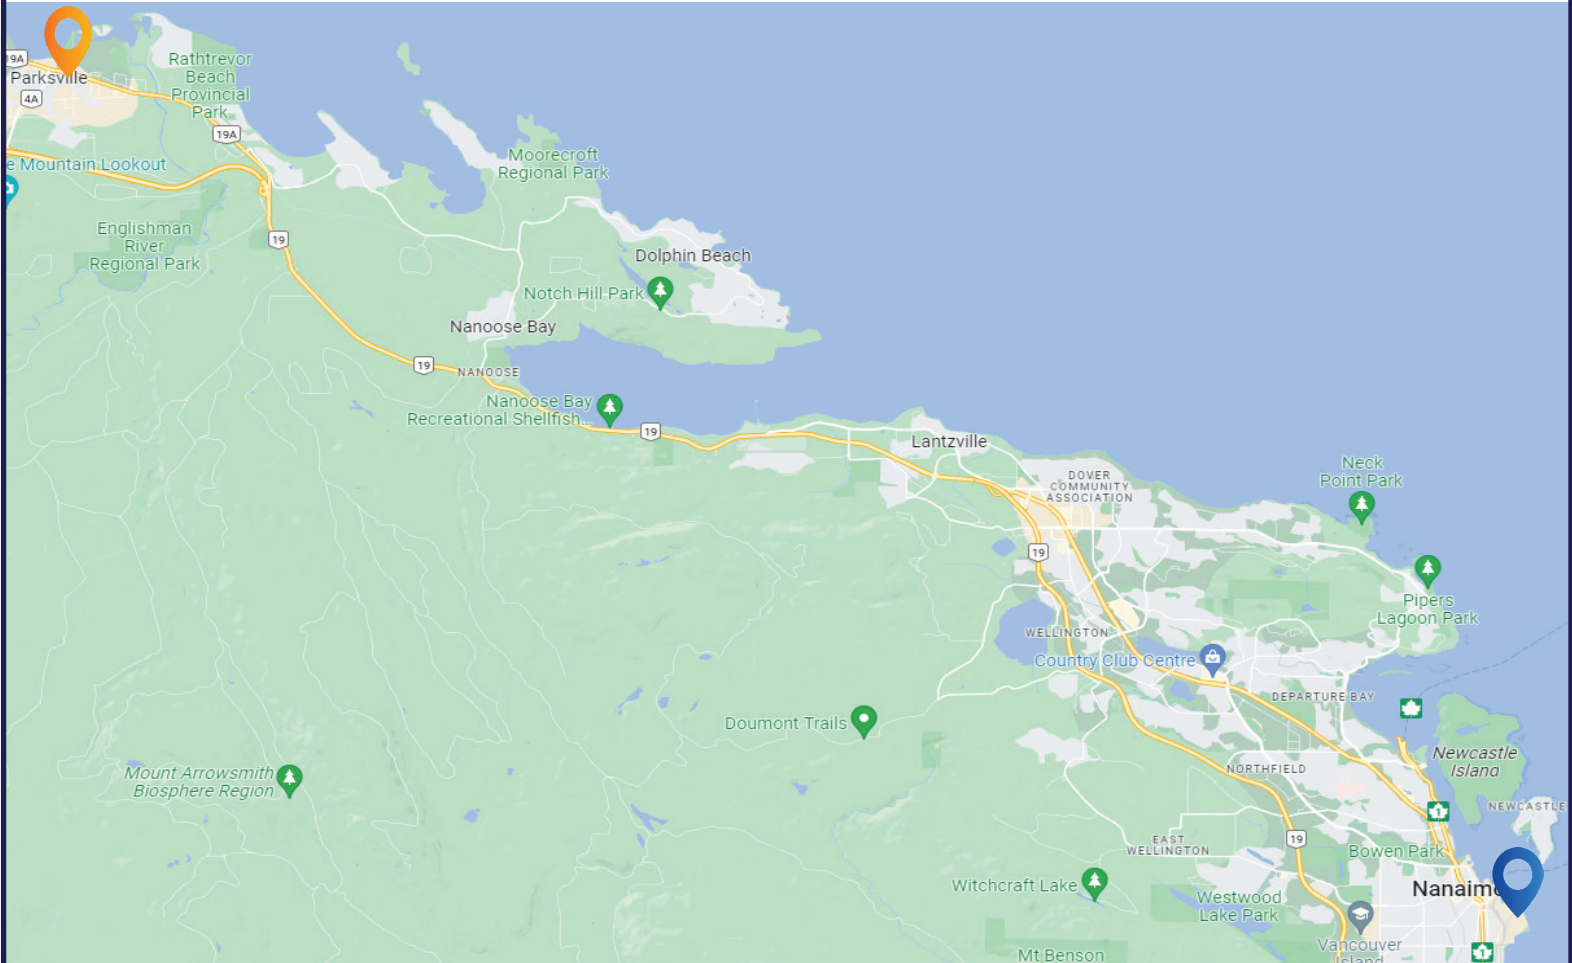

# Nanaimo-Parksville Shuttle Connector

**Twice daily, the Helijet Nanaimo Courtesy Shuttle Van connects Nanaimo Harbour Heliport to The Bayside Oceanfront Resort in Parksville, BC:**

 **Helijet at Port of Nanaimo Welcome Centre, 100 Port Way, Nanaimo**  
Departs daily following Flight 905, at 1100 & following Flight 909 at 1545

 **The Bayside Oceanfront Resort, 240 Dogwood St, Parksville**  
Arrives at Resort to drop-off/pick-up at approximately 1205 & 1650

Pick-up must be requested 24 hours in advance by phoning Helijet at 1.800.665.4354, and is limited to locations noted.